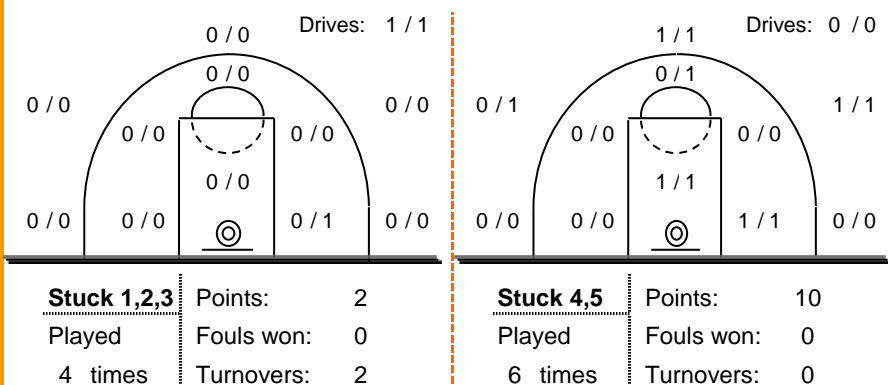

Starters- Subs ratio

Shot Chart

*Ranking= Pts+Rebs+As+St+B-Mished Shots-Tu (Time Played>7min.)

Offense Analysis:

Play performance:

Notes:

Against Defense Types:

Turnovers: