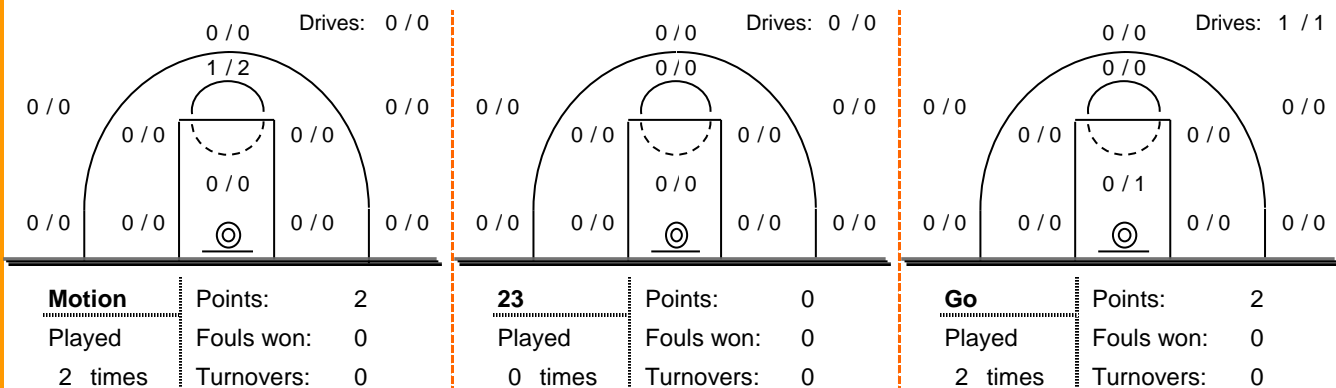

Starters- Subs ratio

Shot Chart

*Ranking= Pts+Rebs+As+St+B-Mished Shots-Tu (Time Played>7min.)

Offense Analysis:

Play performance:

Notes:

Against Defense Types:

Turnovers: