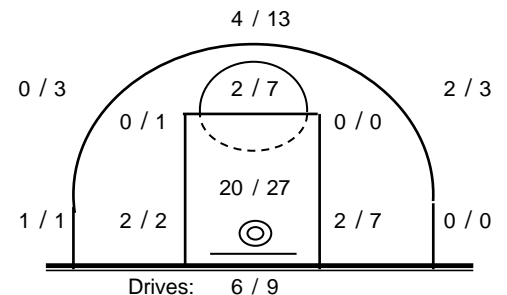

FINAL

ΓΣ Παλλήνης	47	-	94	Triple Crown
38%	3 / 8	FT	9 / 12	75%
43%	19 / 44	2p	32 / 53	60%
20%	2 / 10	3p	7 / 20	35%
	18 - 13	Rb	22 - 18	
	22	Tu	13	

Referees: Γαρούφος

Each Period	1st	2nd	3rd	4th
ΓΣ Παλλήνης	6	11	12	18
Triple Crown	28	22	26	18

End of Period	1st	2nd	3rd	4th
ΓΣ Παλλήνης	6	17	29	47
Triple Crown	28	50	76	94

Coach: Α. Δεμέναγας - Γ. Φασουλόπουλος

TRIPLE CROWN

Fast Breaks 11 / 15

# Player	Time (min)	Points	Ft	2p	3p	+/-	Rebs		As	St	Tu	Bl		Fouls		Rkg*
							de	of				Wo	Co			
4 Νιφόρας Πέτρος	14	4	0 / 0	2 / 3	0 / 0	15	3	0	2	1	3	0	1	1	6	
5 Ζήσης Γεώργιος	15	4	0 / 0	2 / 8	0 / 0	8	0	1	1	0	0	0	1	1	0	
- Κουτρούλης Αλέξ.	14	8	0 / 0	4 / 4	0 / 0	16	0	5	1	0	0	0	1	0	14	
17 Πετράς Γεώργιος	13	3	1 / 2	1 / 5	0 / 0	16	2	1	1	2	1	1	2	2	4	
8 Καραλάκης Ιωάννης	21	10	0 / 1	2 / 3	2 / 6	30	0	0	0	2	1	0	1	3	5	
9 Τσίλης Ιάσων	17	2	0 / 0	1 / 5	0 / 1	14	0	0	1	1	1	0	1	4	-	
10 Χριστοφής Κωνστ.	26	5	0 / 0	1 / 1	1 / 2	29	5	0	6	4	1	1	1	3	19	
11 Κοσμετάτος Γεράσ.	20	17	1 / 1	2 / 4	4 / 5	31	4	0	2	0	1	1	2	1	20	
12 Μπουραζάνης Ανδρ.	0	0	0 / 0	0 / 0	0 / 0	0	0	0	0	0	0	0	0	0	-	
13 Παπαδάκης Κωνστ.	18	20	6 / 7	7 / 8	0 / 1	27	2	2	5	2	3	0	5	1	25	
14 Αναστασίου Γεώργιος	16	8	0 / 0	4 / 4	0 / 2	18	2	3	1	0	0	0	1	0	12	
15 Καλογερόπουλος Ηλ.	26	13	1 / 1	6 / 8	0 / 3	31	4	3	1	1	2	4	1	1	19	
Team						0	3				0	0	0			
1st quarter		28	3 / 4	8 / 12	3 / 6	8	2	8	7	2	2	2	5	4	45	
2nd quarter		22	0 / 0	11 / 15	0 / 2	5	4	6	1	5	2	4	3	29		
3rd quarter		26	6 / 8	7 / 13	2 / 5	5	4	4	4	2	2	5	4	32		
4th quarter		18	0 / 0	6 / 13	2 / 7	4	8	3	1	4	1	3	6	19		
Final Stats		200	94	9 / 12	32 / 53	7 / 20	235	22	18	21	13	13	7	17	125	
			75%	60%	35%		40									

Starters- Subs ratio

Shot Chart

*Ranking= Pts+Rebs+As+St+B-Mished Shots-Tu (Time Played>7min.)